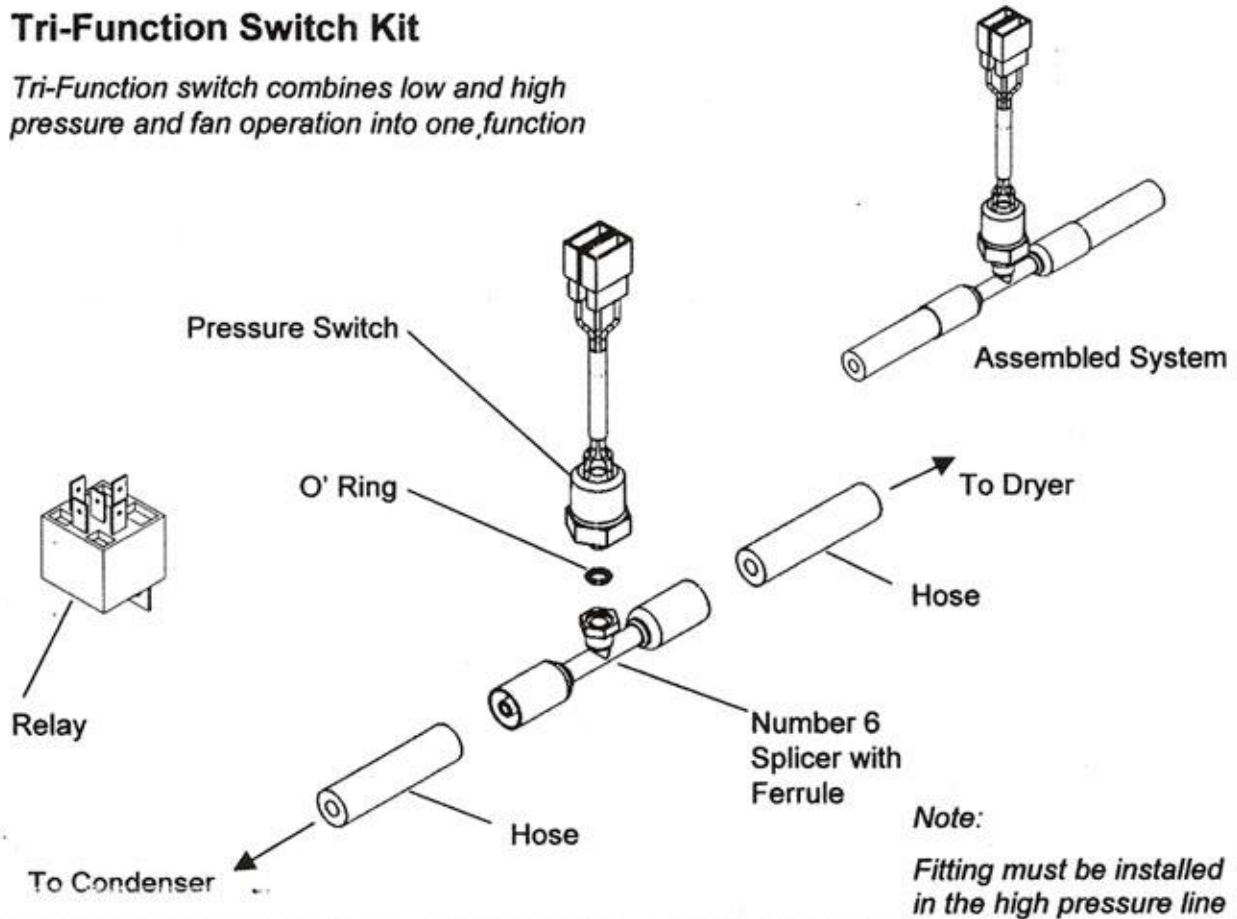

Tri-Function Switch Kit

Tri-Function switch combines low and high pressure and fan operation into one function

Wiring Diagram for A/C Unit using Tri-Function Switch