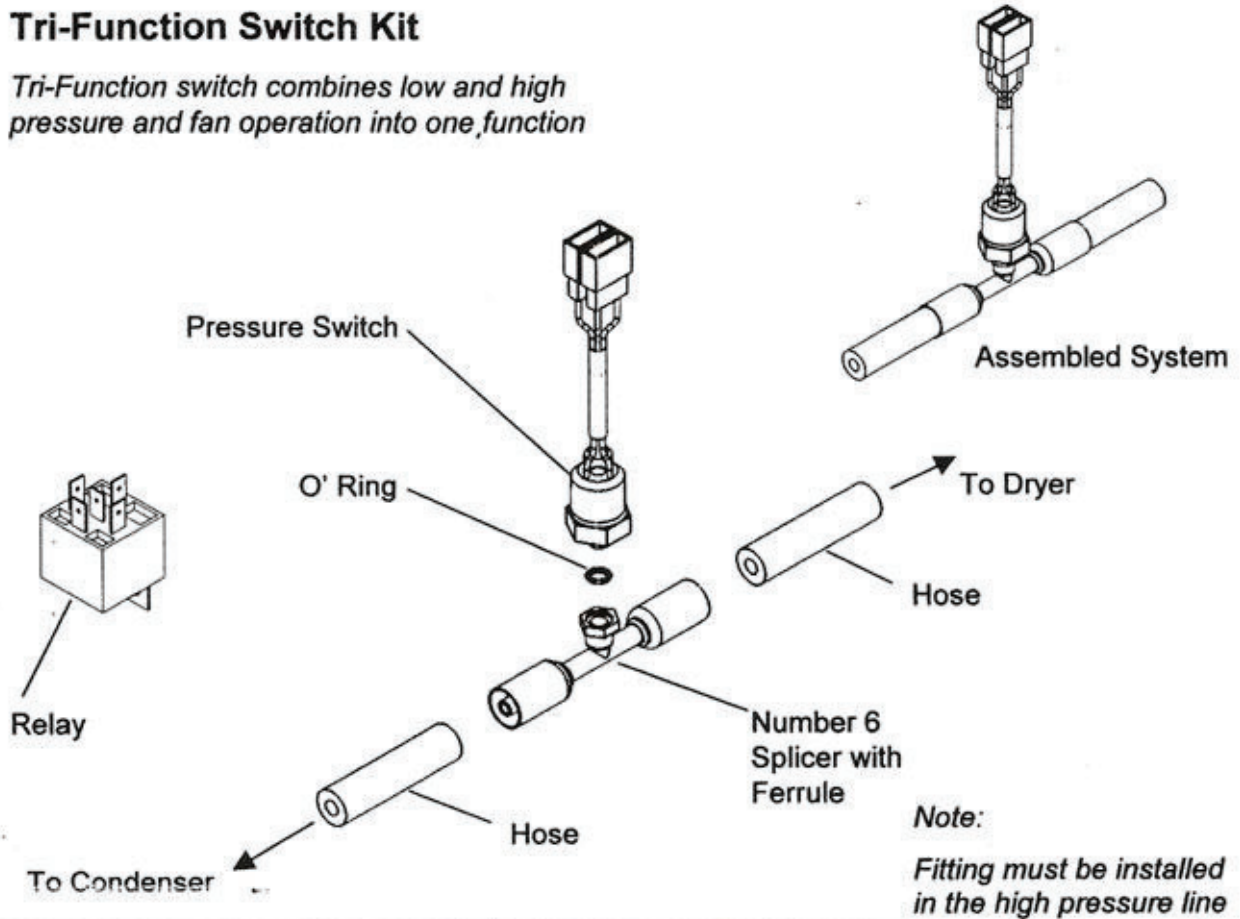

Tri-Function Switch Kit

Tri-Function switch combines low and high pressure and fan operation into one function

Wiring Diagram for A/C Unit using Tri-Function Switch